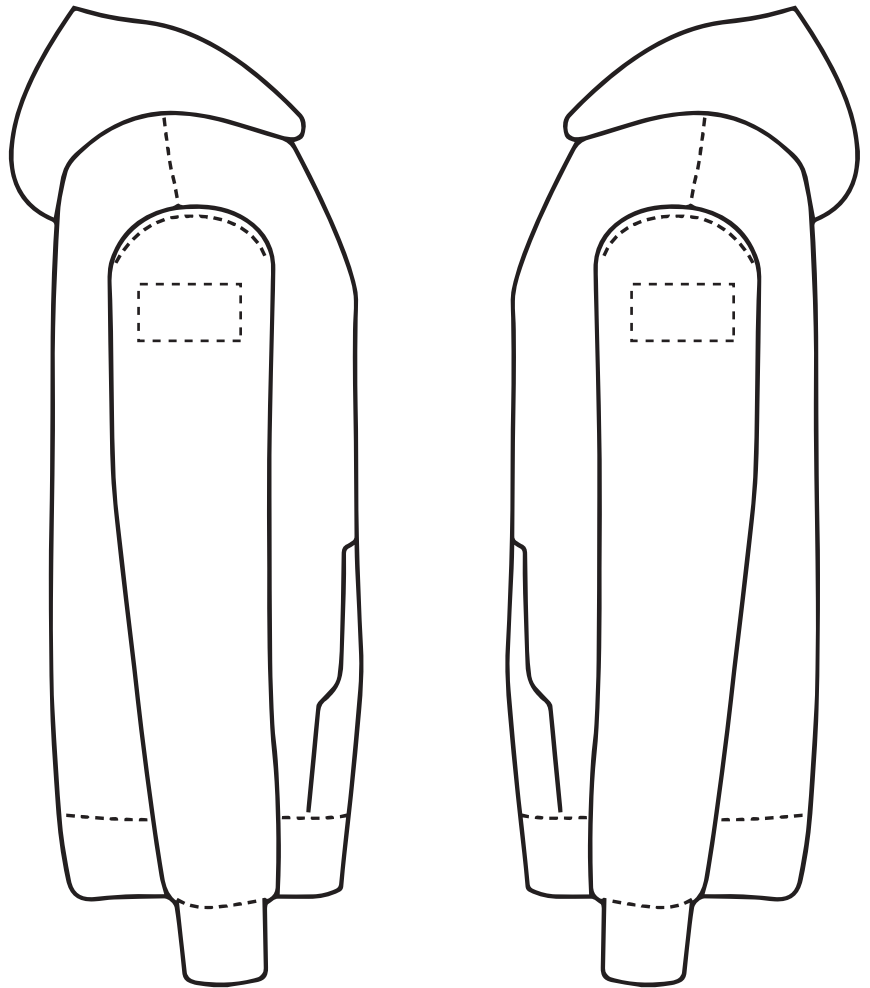

Left Sleeve

Your Ref:	Quantity:	Product Code: HF0001
Our Ref:	Version: 1	Product Colour: White

PRINTING CONCERNS: PRINT MAY DISCOLOUR

PRODUCT INFO: DUE TO THE NATURE OF THE PRODUCT THE PRINT POSITION MAY VARY BY 2 - 3 MM

PANTONE REFERENCE(S)

Full colour printing

The dashed line is to demonstrate print area and will not appear on your printed item

ARTWORK SCALE 15%

Right Sleeve