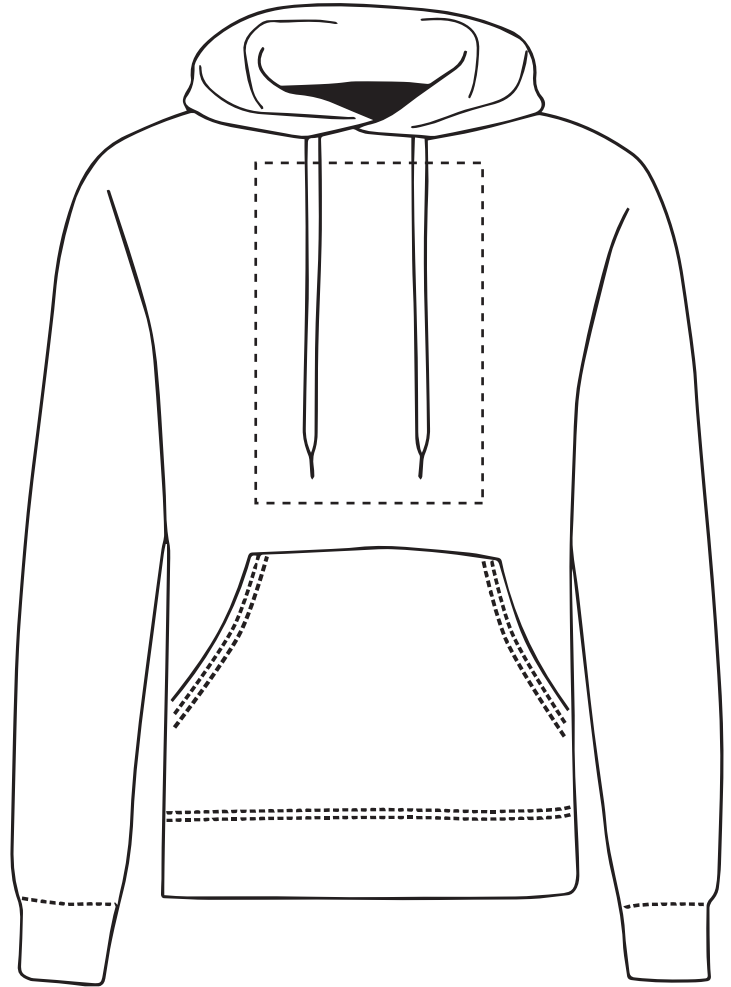

Your Ref:	Quantity:	Product Code: HF0001
Our Ref:	Version: 1	Product Colour: White

PRINTING CONCERNS: PRINT MAY DISCOLOUR

PRODUCT INFO: DUE TO THE NATURE OF THE PRODUCT THE PRINT POSITION MAY VARY BY 2 - 3 MM

PANTONE REFERENCE(S)

Full colour printing

The dashed line is to demonstrate print area and will not appear on your printed item

ARTWORK SCALE 15%