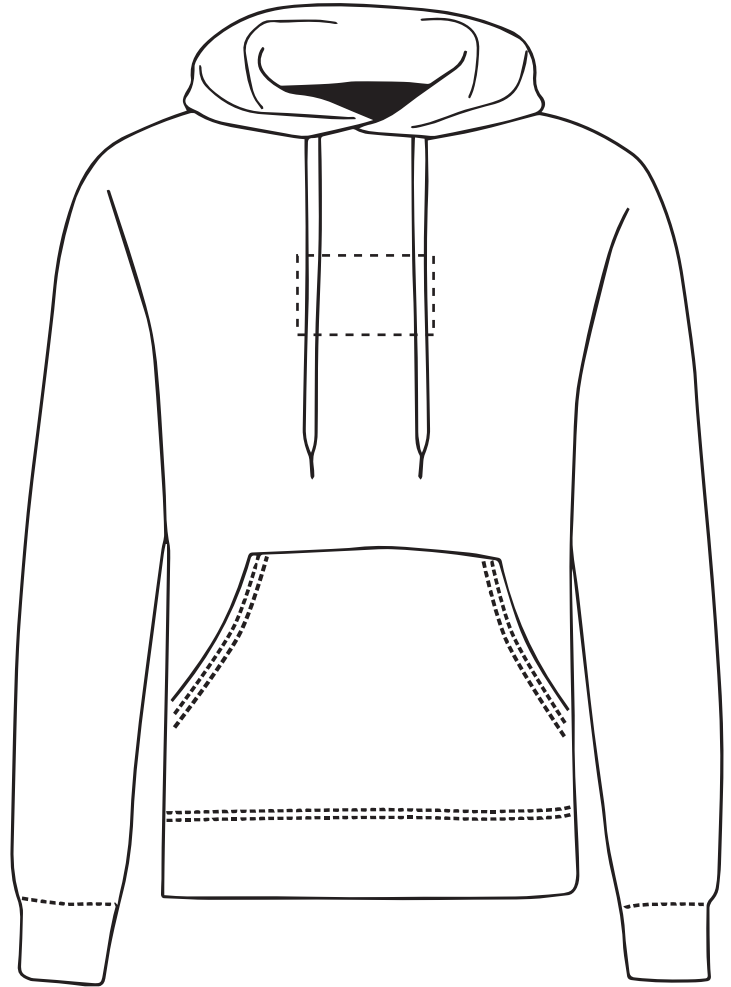

Your Ref:	Quantity:	Product Code: HF0001
Our Ref:	Version: 1	Product Colour: White

PRINTING CONCERNS: PRINT MAY DISCOLOUR

PRODUCT INFO: DUE TO THE NATURE OF THE PRODUCT THE PRINT POSITION MAY VARY BY 2 - 3 MM

PANTONE REFERENCE(S)

Full colour printing

The dashed line is to demonstrate print area and will not appear on your printed item

ARTWORK SCALE 15%