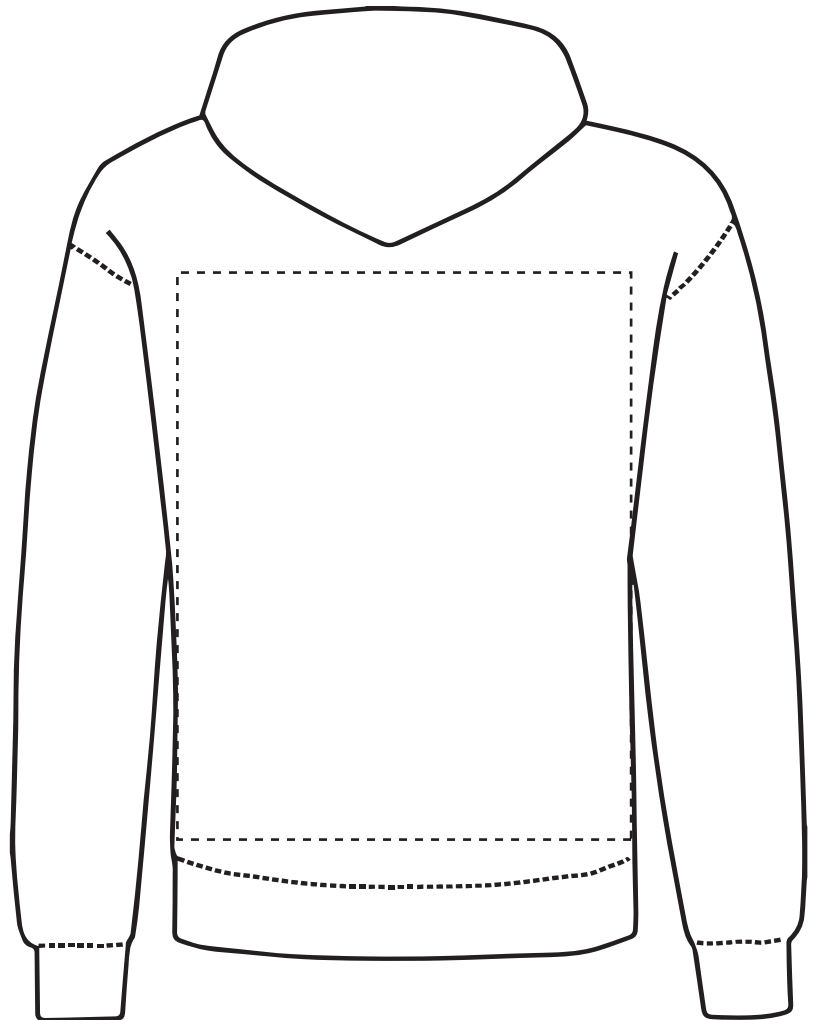

Your Ref:	Quantity:	Product Code: HF0001
Our Ref:	Version: 1	Product Colour: White

PRINTING CONCERNS: PRINT MAY DISCOLOUR

PRODUCT INFO: DUE TO THE NATURE OF THE PRODUCT THE PRINT POSITION MAY VARY BY 2 - 3 MM

PANTONE REFERENCE(S)

The dashed line is to demonstrate print area and will not appear on your printed item

Full colour printing

ARTWORK SCALE 15%

ACTUAL ARTWORK SIZE:

123mm x 123mm