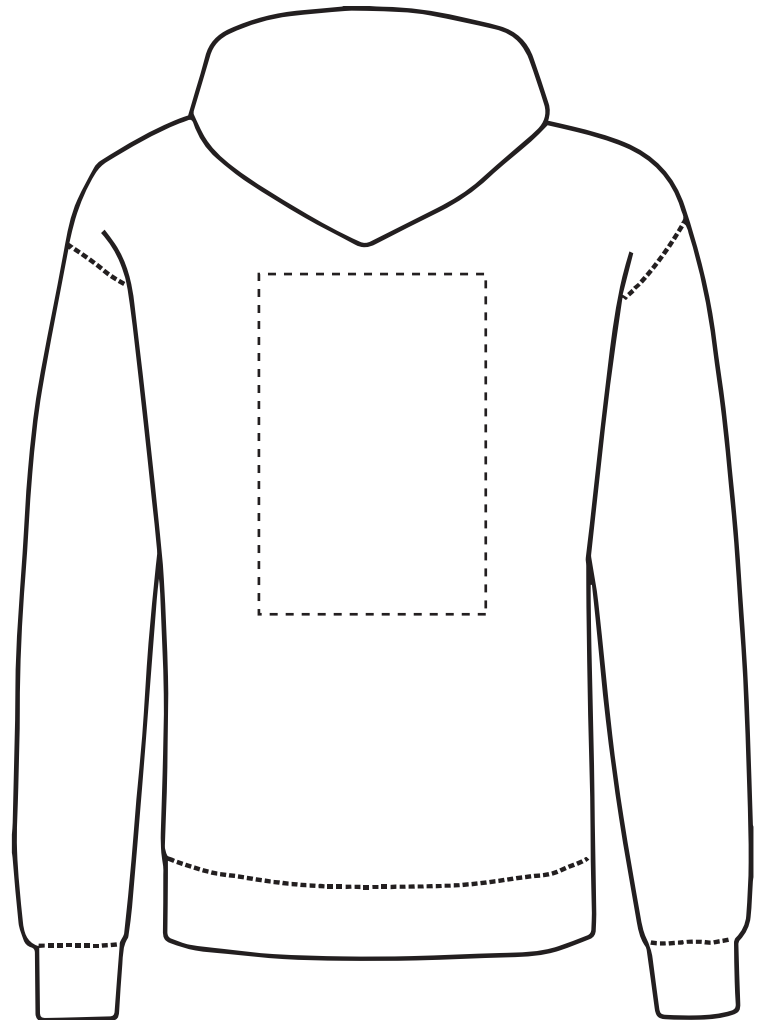

Your Ref:	Quantity:	Product Code: HF0001
Our Ref:	Version: 1	Product Colour: White

PRINTING CONCERNS: PRINT MAY DISCOLOUR

PRODUCT INFO: DUE TO THE NATURE OF THE PRODUCT THE PRINT POSITION MAY VARY BY 2 - 3 MM

PANTONE REFERENCE(S)

The dashed line is to demonstrate print area and will not appear on your printed item

Full colour printing

ARTWORK SCALE 15%

ACTUAL ARTWORK SIZE:

123mm x 123mm