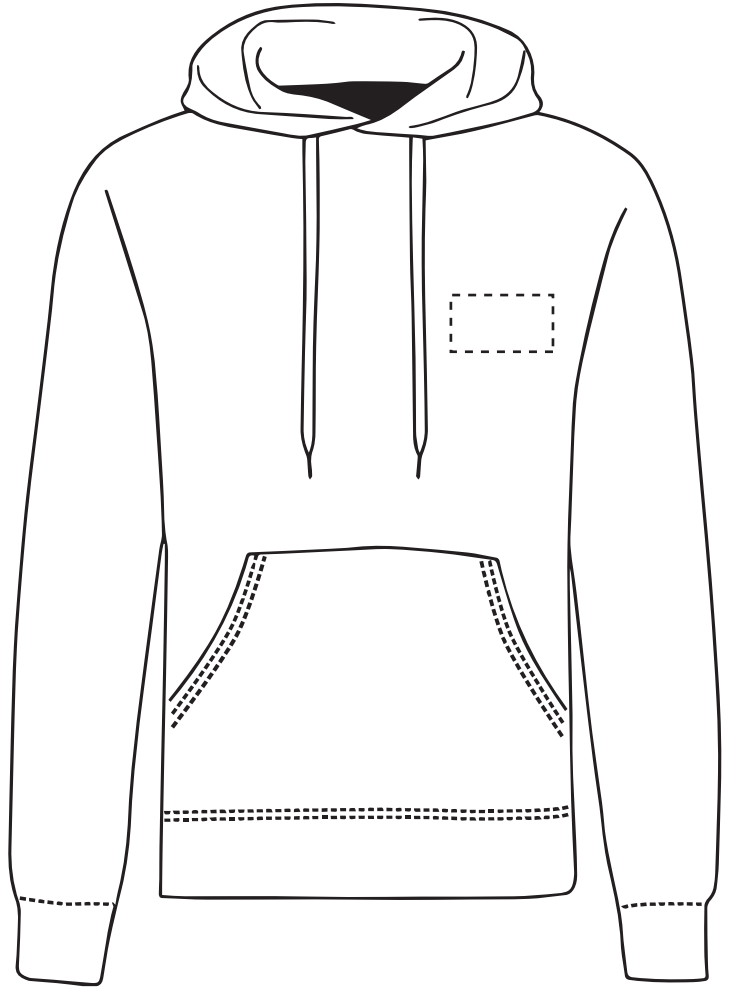

PANTONE REFERENCE(S)

The dashed line is to demonstrate print area and will not appear on your printed item

 Full colour printing

ARTWORK SCALE 15%

Product Image for visualisation
- colours may vary

To proceed, please approve visual via the online system.