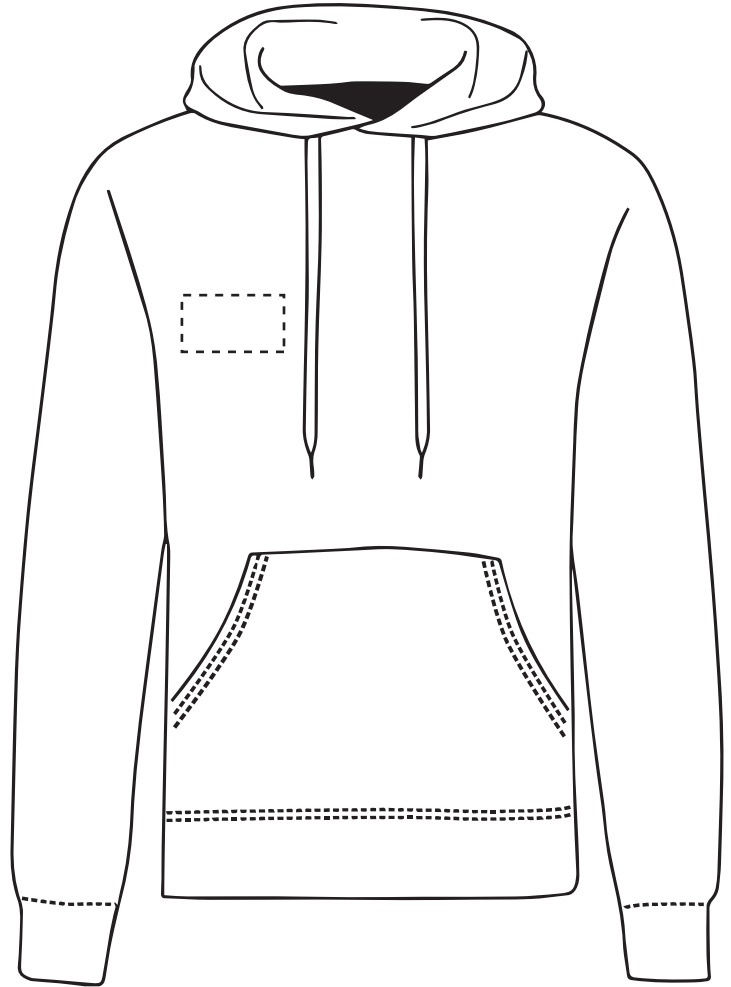

Your Ref:	Quantity:	Product Code: HF0001
Our Ref:	Version: 1	Product Colour: White

PRINTING CONCERNS: PRINT MAY DISCOLOUR

PRODUCT INFO: DUE TO THE NATURE OF THE PRODUCT THE PRINT POSITION MAY VARY BY 2 - 3 MM

PANTONE REFERENCE(S)

Full colour printing

The dashed line is to demonstrate print area and will not appear on your printed item

ARTWORK SCALE 15%