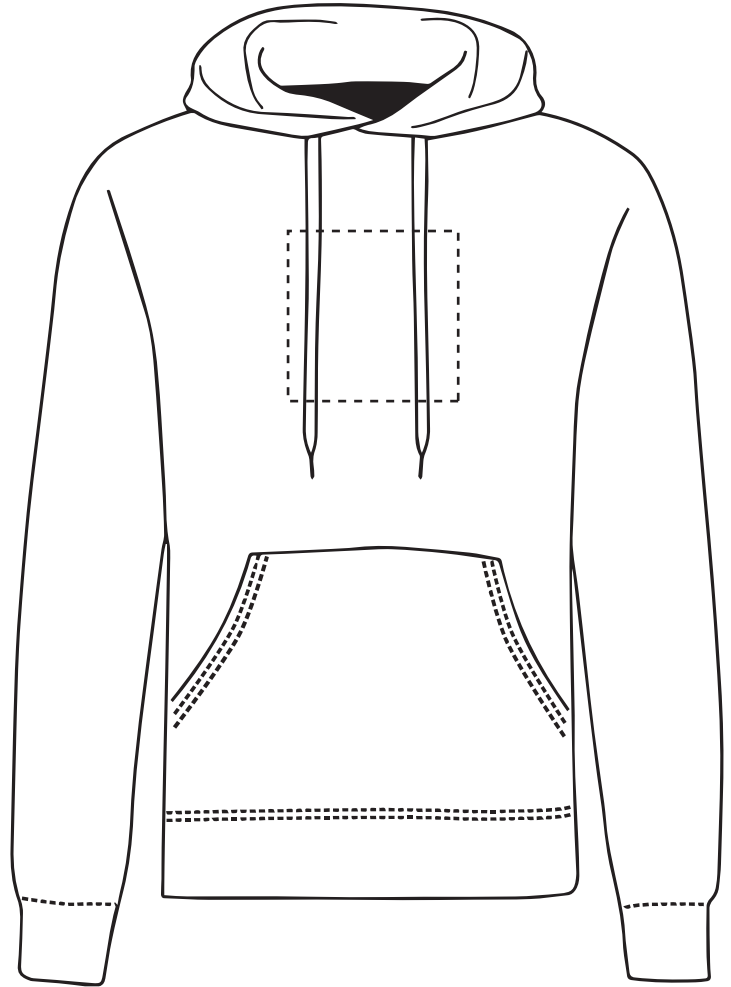

Your Ref:	Quantity:	Product Code: HF0001
Our Ref:	Version: 1	Product Colour: White

PRINTING CONCERNS: PRINT MAY DISCOLOUR

PRODUCT INFO: DUE TO THE NATURE OF THE PRODUCT THE PRINT POSITION MAY VARY BY 2 - 3 MM

PANTONE REFERENCE(S)

Full colour printing

The dashed line is to demonstrate print area and will not appear on your printed item

ARTWORK SCALE 15%